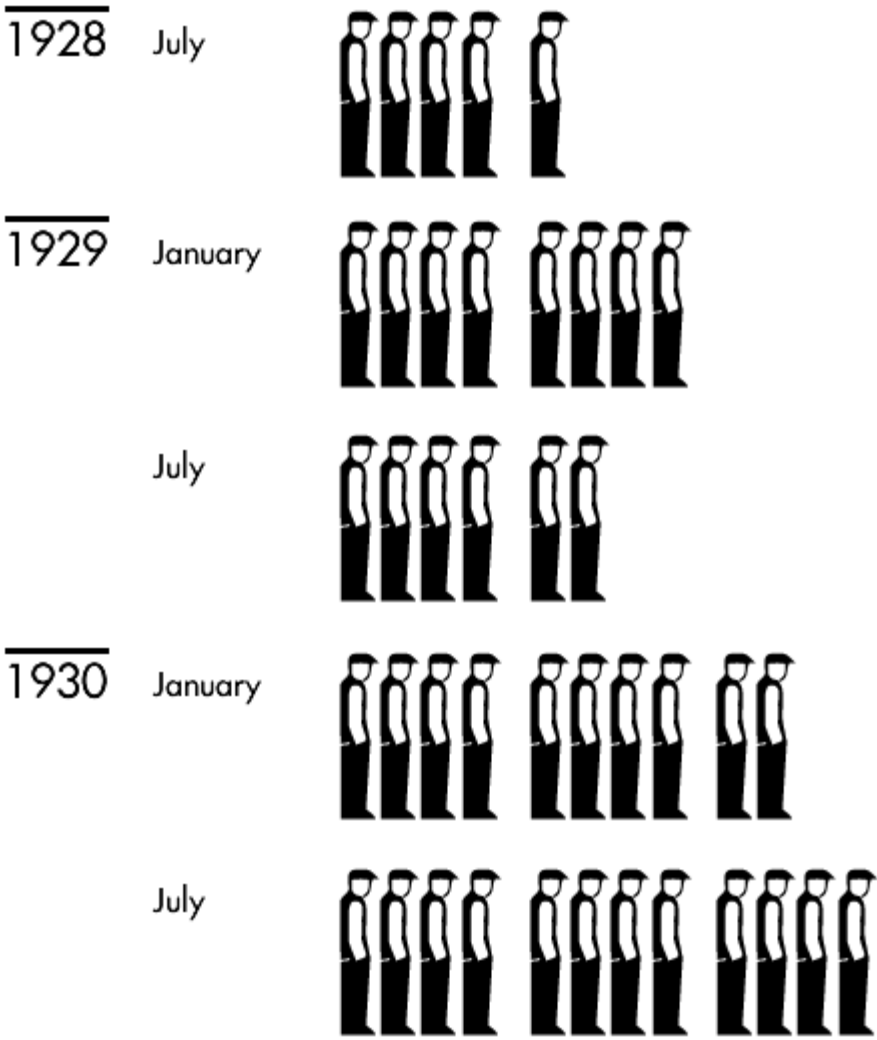

Unemployed in Berlin

Each figure 25,000 unemployed